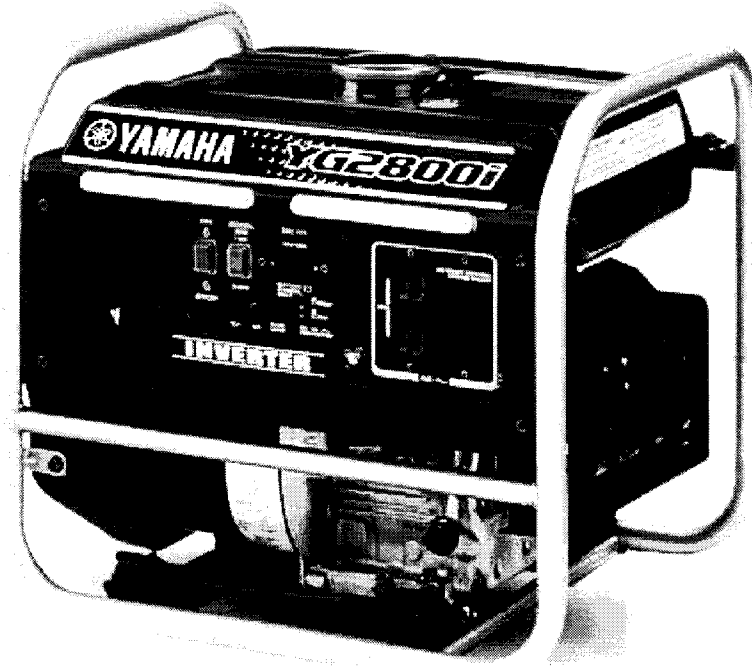

Receptacle Configuration

QTY	NEMA#	DESCRIPTION
2	5-20R	20 Amp 120 Volt Straight Blade GFI
1	L-530	30 Amp 120 Volt TwistLock (3 Blade)

MODEL

Model / Model Code	YG2800i
SIZE AND WEIGHT:	
Physical Dimensions (L x W x H)	19.2" x 15.5" x 16.7"
Dry Weight	66 lbs
ENGINE:	
Engine Type	4-Stroke, OHV, Air-Cooled
Bore x Stroke	66mm x 50mm or 2.60in x 1.97in
Number Cylinders / Displacement	1 / 171cc
Oil Type	Yamalube 4, 10W30
Oil Change Only	4-Stroke API Service SE or SF if not available SD
FUEL TANK:	
Capacity	3 gal
Fuel Type	Unleaded Regular
GENERATOR:	
Type	Brushless / Inverter
Phase	Single
Maximum AC Output	2800 Watts
Rated AC Output	2500 Watts
Rated AC Current	20.8 Amps @ 120V
DC Output	12 Volt - 10 Amp
Frequency	60 Hz
Run Time ~	7.7 hrs at rated load, 12.9 hrs at half rated load